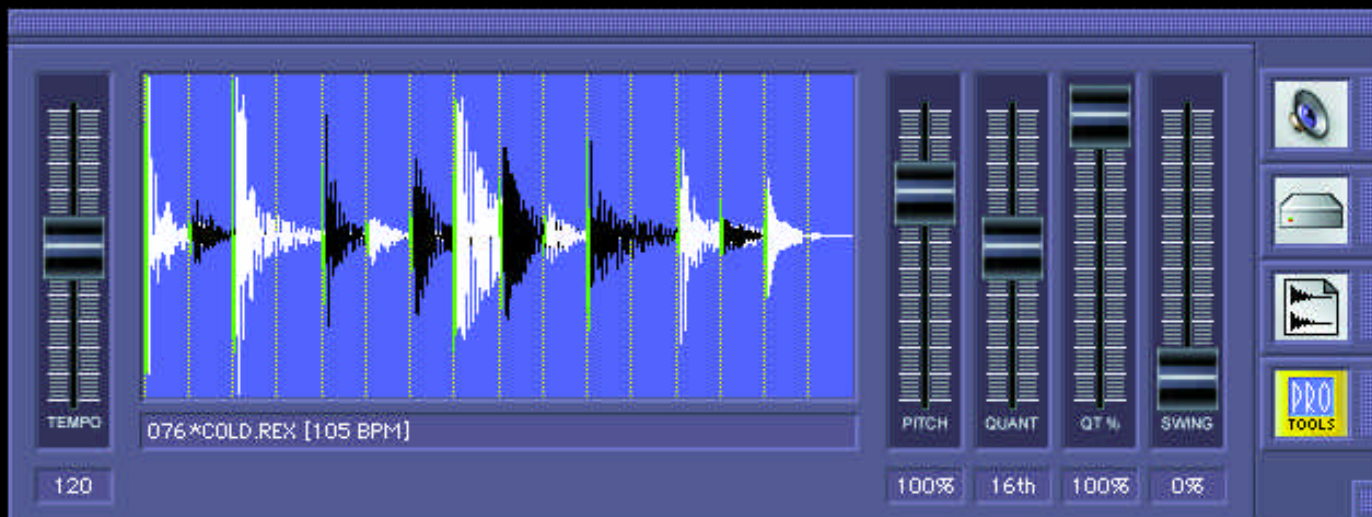

## LOOP LABORATORY

## What is Alkali ?

ALKALI™ is an amazing technology that allows you to automatically fit loops to any tempo, INSTANTLY and with NO time stretch artifacts. Kiss goodbye to calculating BPMs & waiting patiently for your time-stretcher to massacre your loops. Using REX file technology + Audio-Genetics science, ALKALI™ will transform the way you work with loops. What's more, ALKALI™ offers 'VARISPEED' to smoothly pitch loops, 'QUANTIZE' to tighten the groove and 'SWING' to add soul !

## Tempo

...is at the core of all music. Using traditional sample loops requires you to laboriously stretch or tune every loop to fit your current tempo - even before you can audition it against your track. With ALKALI™ you just set the tempo fader and forget it. Now every loop you audition in ALKALI™ will INSTANTLY fit the current tempo, without any time-stretching artifacts. It really is as easy as POINT, CLICK and PLAY, regardless of the loop's original tempo.

## Beat Control

Perfect Tempo is just the beginning of perfect groove. ALKALI™ lets you 'Varispeed' the elements of your loop - so you can even change the key of your baseline, or make a super deep lo-fi version of your favourite jungle loop. Add to this variable 'QUANTIZE' and 'SWING' and you will soon be creating dozens of different vibes from just one loop!