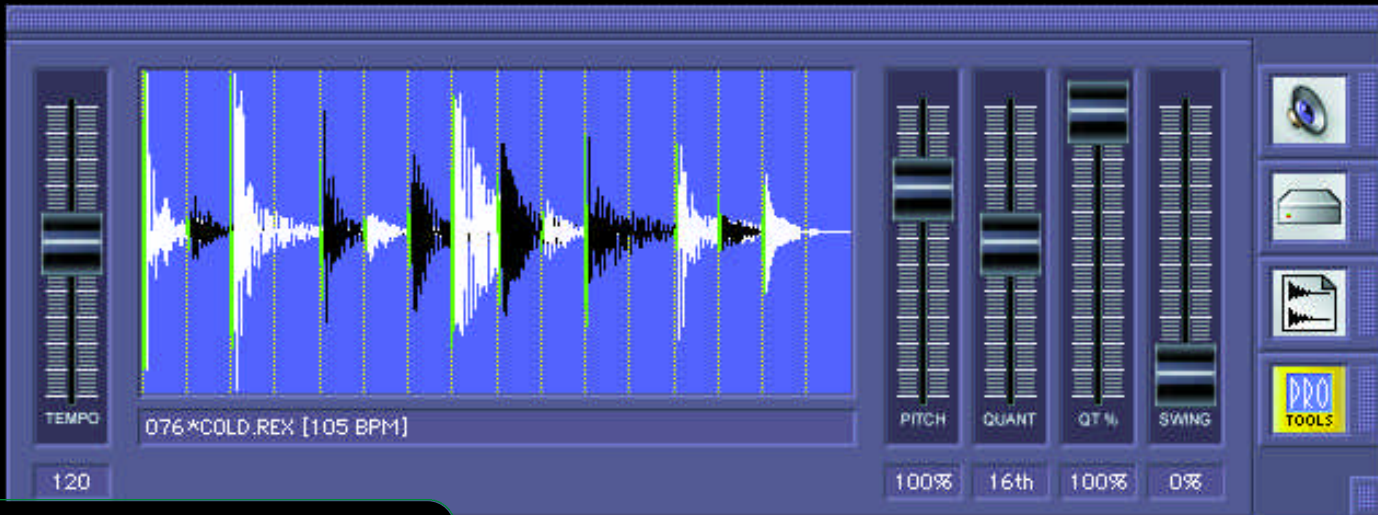

## LOOP LABORATORY

## What is Alkali ?

ALKALI™ is an amazing technology that allows you to automatically fit loops to any tempo, INSTANTLY and with NO time stretch artifacts. Kiss goodbye to calculating BPMs & waiting patiently for your time-stretcher to massacre your loops. Using REX file technology + Audio-Genetics science, ALKALI™ will transform the way you work with loops. What's more, ALKALI™ offers 'VARISPEED' to smoothly pitch loops, 'QUANTIZE' to tighten the groove and 'SWING' to add soul !

## Tempo

...is at the core of all music. Using traditional sample loops requires you to laboriously stretch or tune every loop to fit your current tempo - even before you can audition it against your track. With ALKALI™ you just set the tempo fader and forget it. Now every loop you audition in ALKALI™ will INSTANTLY fit the current tempo, without any time-stretching artifacts. It really is as easy as POINT, CLICK and PLAY, regardless of the loop's original tempo.

## Beat Control

Perfect Tempo is just the beginning of perfect groove. ALKALI™ lets you 'Varispeed' the elements of your loop - so you can even change the key of your baseline, or make a super deep lo-fi version of your favourite jungle loop. Add to this variable 'QUANTIZE' and 'SWING' and you will soon be creating dozens of different vibes from just one loop!